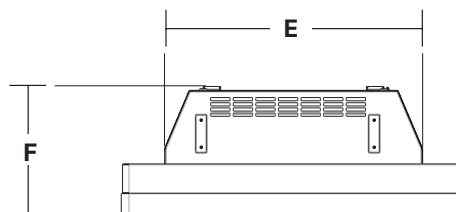

Luna

Experience Better Living

Dimensions

A	B	C	D	E	F
617mm	532mm	123mm	553mm	406mm	193mm

Specifications

Technical Details	
Product Type	Inset
Flame Effect	Optiflame
Model/Range Name	Luna
Warranty	2 years
Heat Output	2kW
Heat Settings	2 - 1kW / 2kW
Wattage	2000W
Voltage	230-240V/50Hz
Location of controls	Top left side
Thermostat	Y
Power Consumption (flame effect)	13W
Manual Control	Y

Technical Details	
Remote Control	Y
Batteries Included	1 x CR2032
Freestanding	Y - with spacer
Lighting Module	LED
Spacer Kit Available	Y (see below)
Fuel Bed Supplied	Logs
Kettle (IEC) Lead	N
Power Cord Length	1.5m
Unpacked Weight	11.85kg
Finish/colour	Black nickel, brushed chrome or neo gold
Flame Effect Only	Y
Safety Cut Out	Y

Product Details	Luna Black Nickel	Luna Brushed Chrome	Luna Neo Gold
Model Number	500004353	500004352	500004354
Model Ref	LNA16BN	LNA16CH	LNA16NG
EAN	5011139089274	5011139089267	5011139089281

Accessories

Optional Spacer Kit	500004708